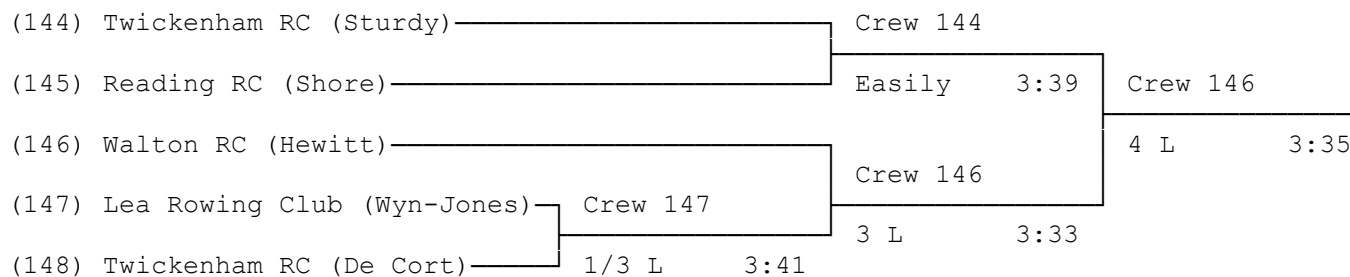

32) Womens Junior 14 Sculls

Sponsored by Walton on Thames Trading Alliance