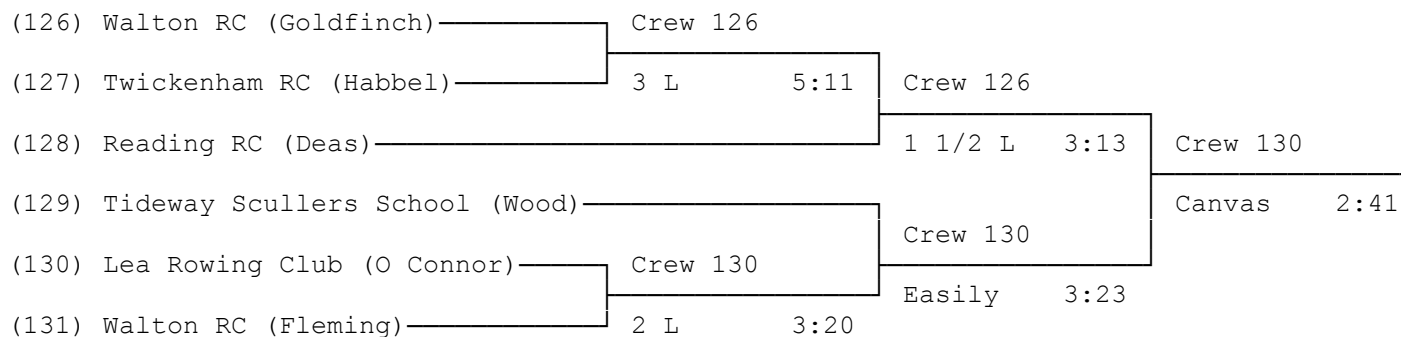

32) Womens Junior 14 Sculls

Sponsored by Walton on Thames Trading Alliance

34) Womens Novice Eights

For the Weybridge Regatta Challenge Cup