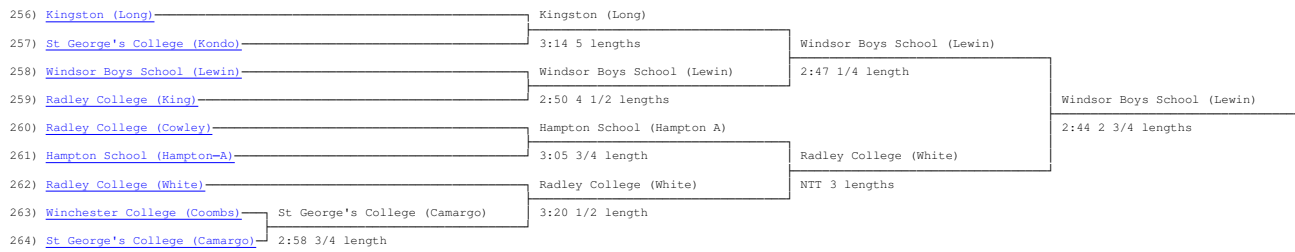

Walton & Weybridge Regatta 2018

33) Womens Junior 14 Octuples

Sponsored by Weybridge Rowing Club

For the Jack Townend Memorial Challenge Cup