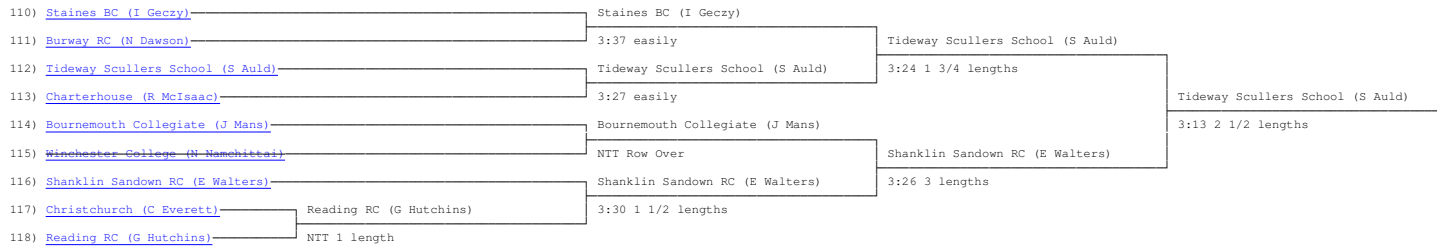

25) Junior 16 Sculls

Sponsored by Curchods Estate Agents

For the F J Rosewell Memorial Challenge Cup

Walton & Weybridge Regatta 2018

26) Junior 14 Sculls

27) Womens Sculls

Sponsored by Weybridge Ladies Amateur Rowing Club